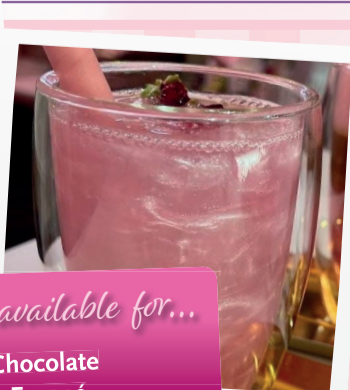

Energy Drink

HASHTAG	3,90
RED BULL Verschiedene Sorten	3,90
MOLOKO	3,90
SCHWARZE DOSE 28 BLACK	3,90

Refreshing Iced Tea

ICED SHAKEN FRUIT INFUSION	4,50
ICED SHAKEN GREEN TEA	4,50

Iced Tea

ARIZONA	4,50	ELEPHANT	3,50
DIRTEA PEACH	3,50	Blue / Pomme / Melon / Peach	
Candy Shop / Busty Blueberry / Wet Peach			

Cocktail

BLUE BELLA	6,50
Ananassaft, Kokosnussirup, Blue Curaçao, Sahne Pineapple juice, coconut syrup, blue curacao, cream	
COCUNUT KISS	6,50
Ananassaft, Orangensaft, Kokosnussirup, Sahne Pineapple juice, orange juice, coconut syrup, cream	
SAN FRANCISCO	6,50
Orangensaft, Maracujasaft, Mangosaft, Ananassaft, Grenadine Orange juice, passion fruit juice, mango juice, pineapple juice, grenadine	
MOSKITO	6,50
Ginger Ale, Frische Minze, Limetten, Rohrzucker Ginger ale, fresh mint, lime, cane sugar	
IPANEMA	6,50
Ginger Ale, Limetten, Rohrzucker, Mangosaft, Maracujasaft, Orangensaft Ginger ale, limes, cane sugar, mango juice, passion fruit juice, orange juice	
SOLERO	6,50
Mangosaft, Maracujasaft, Orangensaft, Sahne, Maracujasirup Mango juice, passion fruit juice, orange juice, cream, passion fruit syrup	

Etwas fruchtiges... something fruity...

ORANGENSAFT Orange juice	3,50
APFELSAFT Applejuice	3,50
KIBA- KIRSCHBANANENSAFT Cherry banana juice	3,50

Smoothie

GALIA MELONE SMOOTHIE	6,90
Galia melon smoothie	
ANANAS SMOOTHIE	6,90
Pineapple smoothie	

Pink ladylike Version of coffee available for...

Pink Latte Macchiato
Pink Iced Latte

Pink Chocolate
Pink Frappé