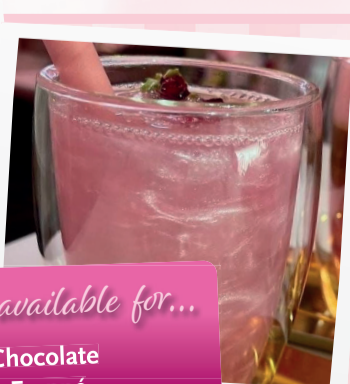

Energy Drink

HASHTAG	3,90
RED BULL Verschiedene Sorten	3,90
MOLOKO	3,90
SCHWARZE DOSE 28 BLACK	3,90

Refreshing Iced Tea

ICED SHAKEN FRUIT INFUSION	4,50
ICED SHAKEN GREEN TEA	4,50

Iced Tea

ARIZONA	3,50	ELEPHANT	3,50
DIRTEA PEACH	3,50	Blue / Pomme / Melon / Peach	
Candy Shop / Busty Blueberry / Wet Peach			

Cocktail

BLUE BELLA	6,50
Ananassaft, Kokosnussirup, Blue Curaçao, Sahne Pineapple juice, coconut syrup, blue curacao, cream	
COCUNUT KISS	6,50
Ananassaft, Orangensaft, Kokosnussirup, Sahne Pineapple juice, orange juice, coconut syrup, cream	
SAN FRANCISCO	6,50
Orangensaft, Maracujasaft, Mangosaft, Ananassaft, Grenadine Orange juice, passion fruit juice, mango juice, pineapple juice, grenadine	
MOSKITO	6,50
Ginger Ale, Frische Minze, Limetten, Rohrzucker Ginger ale, fresh mint, lime, cane sugar	
IPANEMA	6,50
Ginger Ale, Limetten, Rohrzucker, Mangosaft, Maracujasaft, Orangensaft Ginger ale, limes, cane sugar, mango juice, passion fruit juice, orange juice	
SOLERO	6,50
Mangosaft, Maracujasaft, Orangensaft, Sahne, Maracujasirup Mango juice, passion fruit juice, orange juice, cream, passion fruit syrup	

Etwas fruchtiges... something fruity...

ORANGENSAFT Orange juice	3,50
APFELSAFT Applejuice	3,50
KIBA- KIRSCHBANANENSAFT Cherry banana juice	3,50

Smoothie

GALIA MELONE SMOOTHIE	6,90
Galia melon smoothie	
ANANAS SMOOTHIE	6,90
Pineapple smoothie	

Pink ladylike Version of coffee available for...

Pink Latte Macchiato
Pink Iced Latte

Pink Chocolate
Pink Frappé